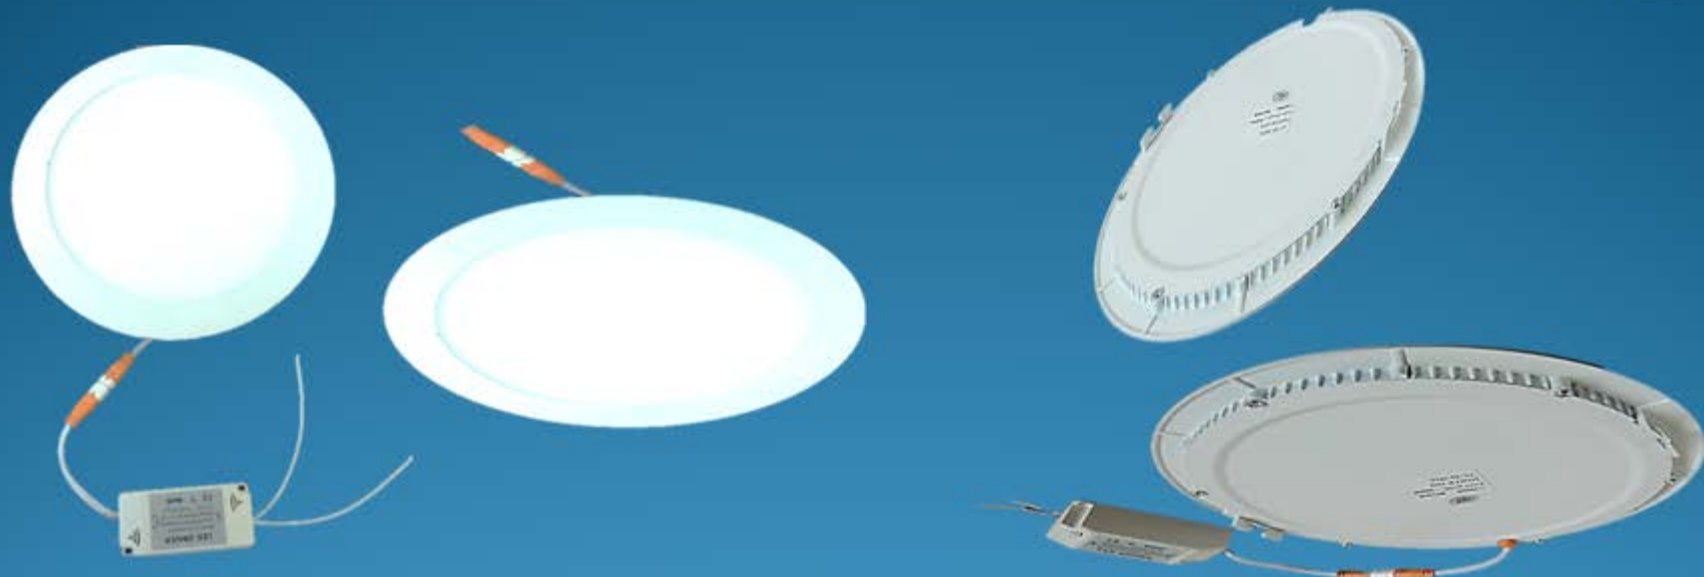

ILUMINACION LED

- Panel Led Redondo 3w 6500k 4100k 240 Lumens
- Panel Led Redondo 6w 6500k 4100k 480 Lumens
- Panel Led Redondo 9w 6500K 4100k 720 Lumens
- Panel Led Redondo 12w 6500K 4100k 960 Lumens
- Panel Led Redondo 18w 6500K 4100k 1440 Lumens

- 2.5''
- 4''
- 6''
- 6''
- 8''

DISTRIBUIDOR AUTORIZADO

La calidad es Nuestra Diferencia